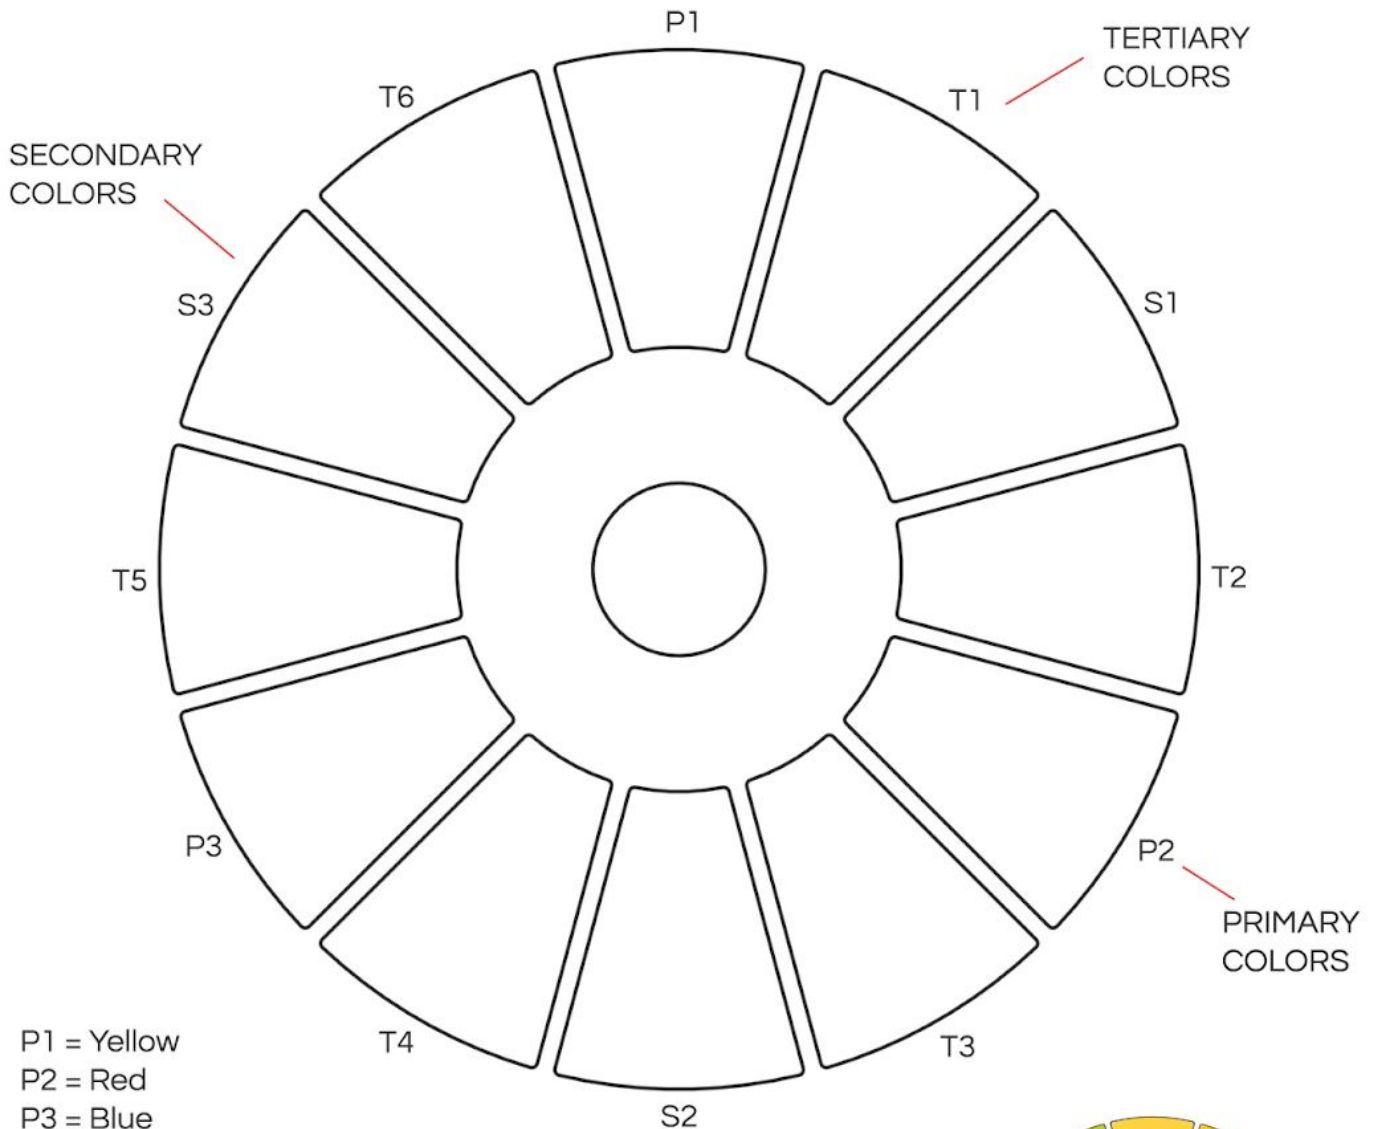

## 12 Color Watercolor Wheel Template

- P1 = Yellow
- P2 = Red
- P3 = Blue
- S1 = Orange
- S2 = Purple
- S3 = Green
- T1 = Yellow-orange
- T2 = Red-orange
- T3 = Red-purple
- T4 = Blue-purple
- T5 = Blue-green
- T6 = Yellow-green